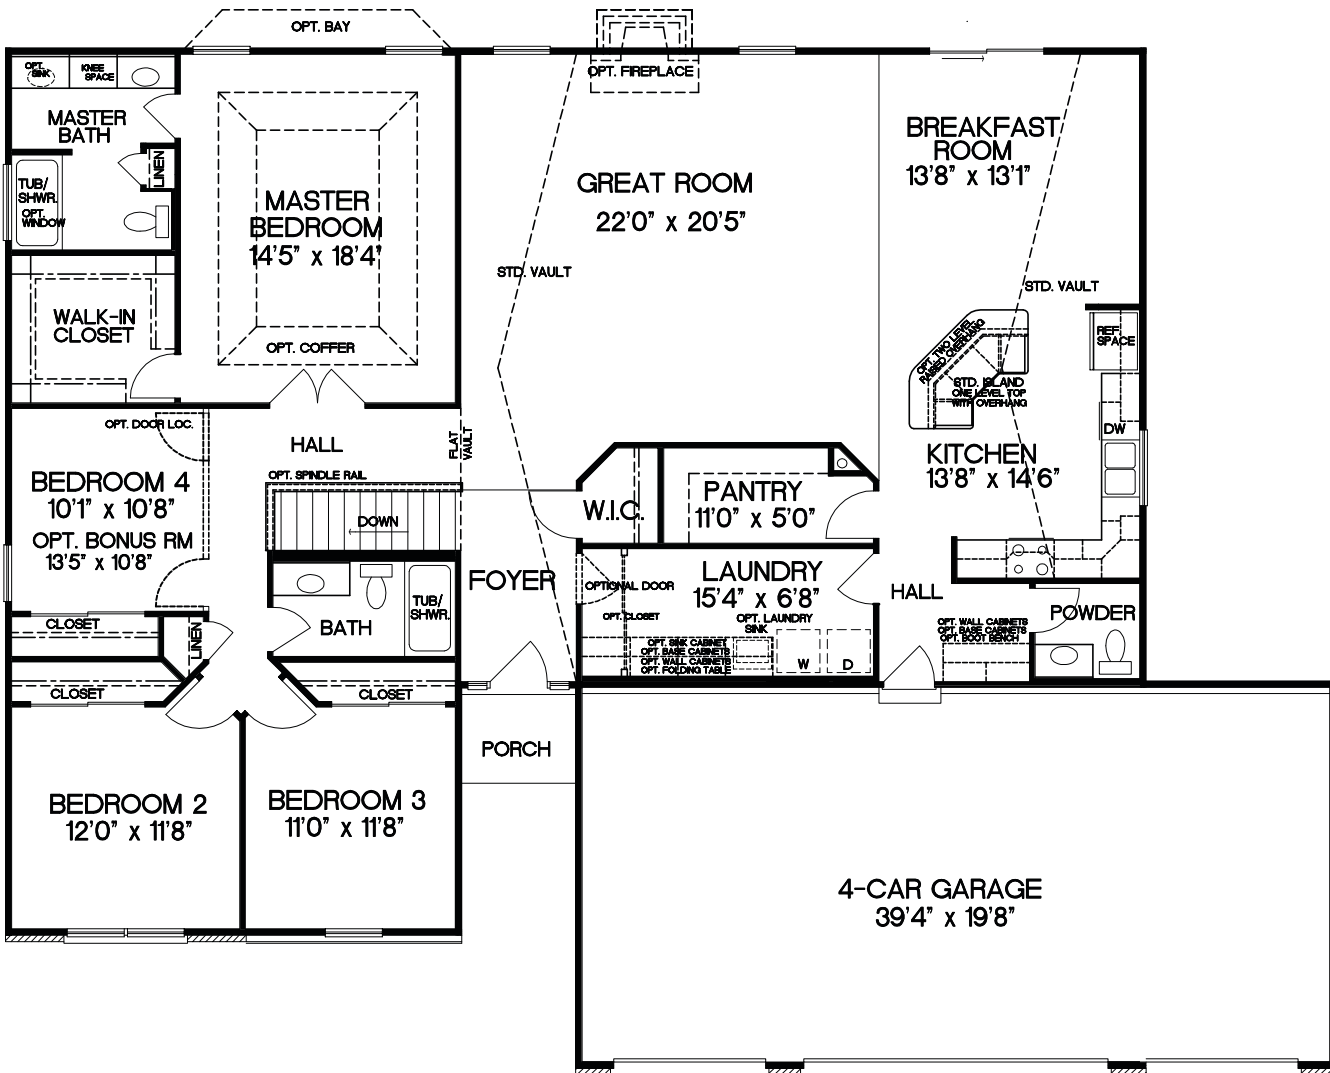

# THE SAN DIEGO

RANCH | 4 CAR GARAGE | 4 BEDROOMS, 2 1/2 BATHS | 2,330 SQ FT

ELEVATION B

ELEVATION C

ELEVATION D

# THE SAN DIEGO

RANCH | 4 CAR GARAGE | 4 BEDROOMS, 2 1/2 BATHS | 2,330 SQ FT

## FLOOR PLAN

Due to evolutionary changes in our Design Process, there may be variations in room dimensions, door swings, and window and door locations. We reserve the right to substitute materials of comparable quality. 2/24/2017